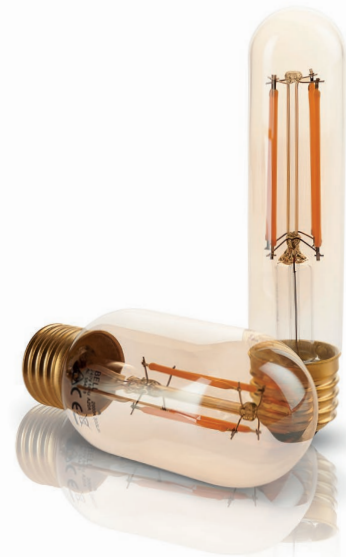

LED Vintage Tubular

- Dimmable and Non-Dimmable available
- Special extended filament to replicate traditional vintage amber glow
- Amber Glass Coating For Decorative Vintage Look
- Widely used in the hospitality sector and domestically alike
- Over 92% energy saving compared to Incandescent Vintage Lamps
- Super low energy consumption

3 Year Silver Warranty

Code	Lamp Type	Temp	Lm	ØxH (mm)
Non Dimmable				
60815	3.3W LED Vintage Tubular Short Non Dim - BC	2200K	365	45x110
60816	3.3W LED Vintage Tubular Short Non Dim - ES		365	
60817	3.3W LED Vintage Tubular Med Non Dim - ES		365	30x130
60818	5.7W LED Vintage Tubular Long Non Dim - ES		640	30x280
Dimmable				
60819	3.3W LED Vintage Tubular Short Dimmable - BC	2200K	365	45x110
60820	3.3W LED Vintage Tubular Short Dimmable - ES		365	
60821	3.3W LED Vintage Tubular Med Dimmable - ES		365	30x130
60822	5.7W LED Vintage Tubular Long Dimmable - ES		640	30x280

Quality Assured
Product Warranty¹
3 Year

Colour Rendering
Index²
85

Lumens
Maintenance Ratio³
80

Operating
Hours
15,000

Country House Hotel: BELL 3.3W Vintage Lamps

Over the life of the lamps, the hotel could save: £1,944 in energy costs, Energy Saving 90%